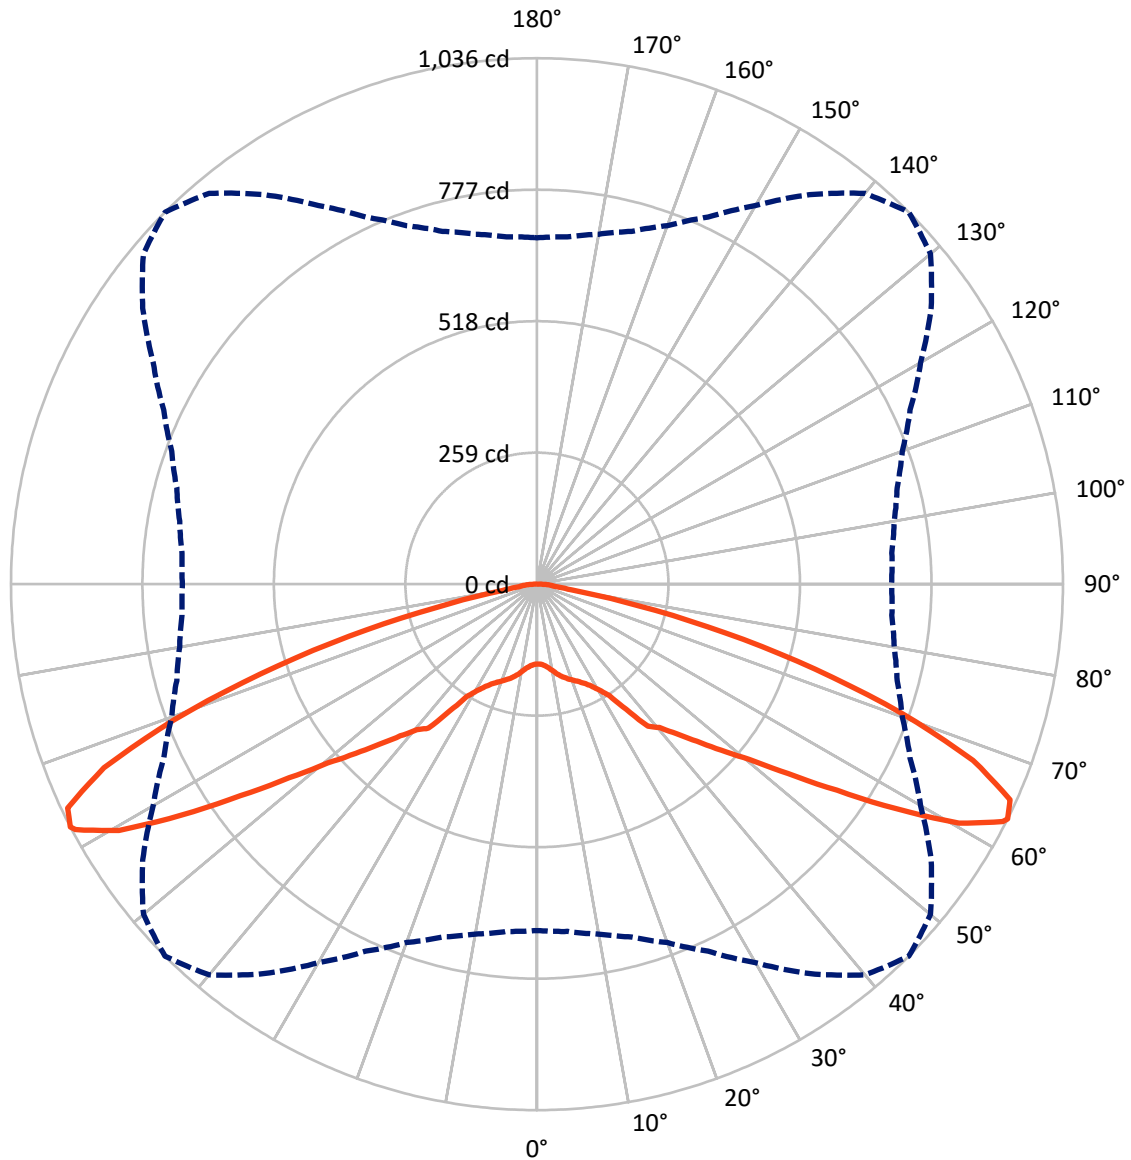

### Iso-Footcandle Lines of Horizontal Illumination

✕ Max cd  
 - - - 1/2 Max cd

Based on 10 foot mounting height. Maximum calculated value = 1.7 fc  
 Type V - Short - Full Cutoff

REPORT NUMBER: P161551  
CATALOG NUMBER: OVF-F01-LED-E-U-5MQ-7030

### Luminous Intensity Polar Plot

— Vertical Plane Through 45-Deg Lateral    - - - Horizontal Cone Through 63-Deg Vertical

REPORT NUMBER: P161551

CATALOG NUMBER: OVF-F01-LED-E-U-5MQ-7030

**FLUX DISTRIBUTION:**