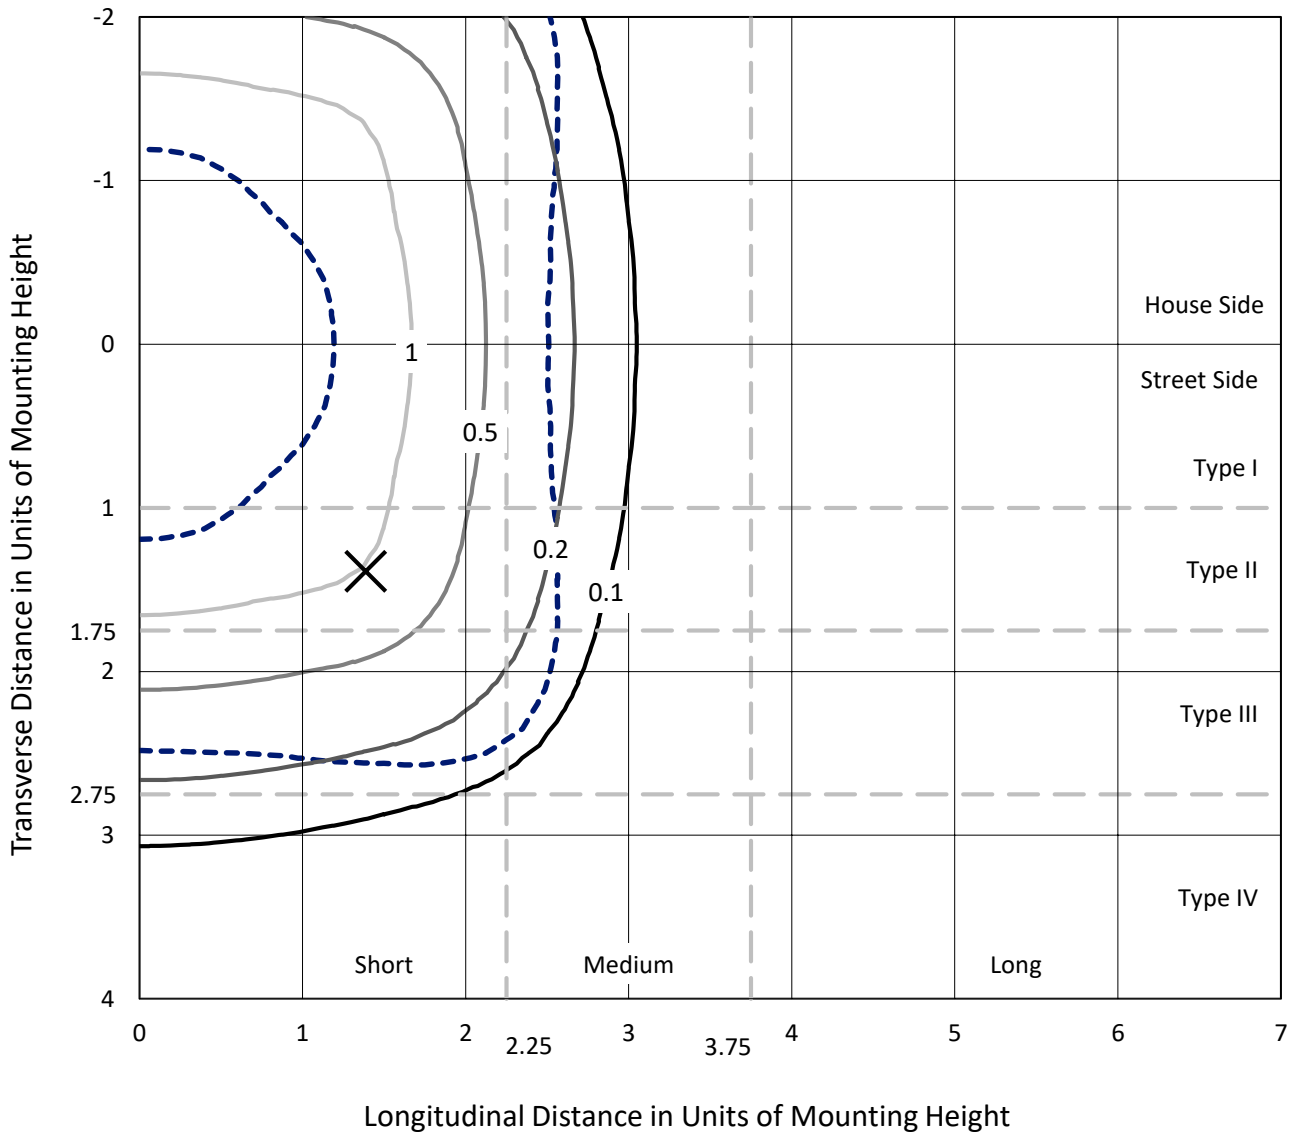

REPORT NUMBER: P161551
CATALOG NUMBER: OVF-F01-LED-E-U-5MQ-7030

Iso-Footcandle Lines of Horizontal Illumination

✕ Max cd
- - - 1/2 Max cd

Based on 10 foot mounting height. Maximum calculated value = 1.7 fc
Type V - Short - Full Cutoff