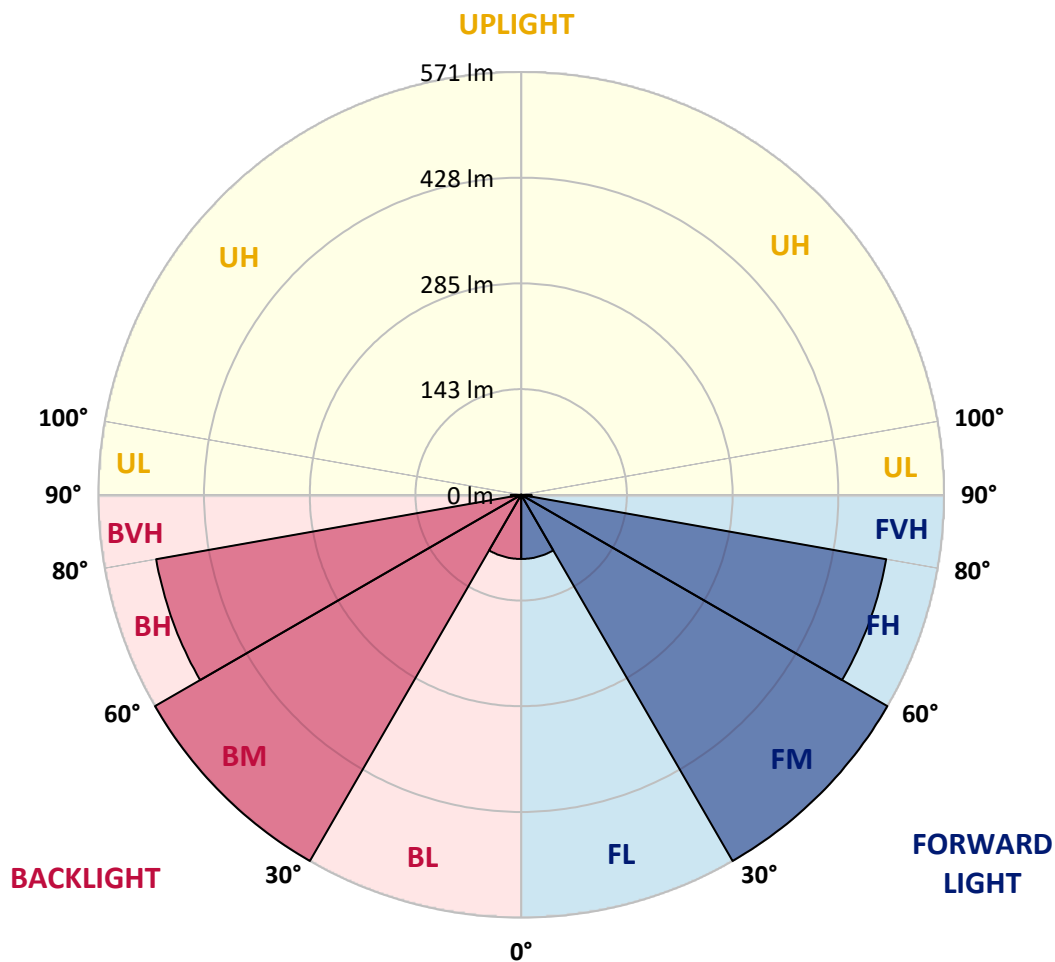

REPORT NUMBER: P161551

CATALOG NUMBER: OVF-F01-LED-E-U-5MQ-7030

LUMINAIRE CLASSIFICATION SYSTEM LUMEN TABLE AND BUG RATING:

Zone		Lumens	% Fixture	Zone Rating/Lumen Limit		
				B	U	G
FL	(0°-30°)	86.6	3.7			
FM	(30°-60°)	570.7	24.4			
FH	(60°-80°)	500.3	21.4			G0/660
FVH	(80°-90°)	13.9	0.6			G1/100
BL	(0°-30°)	86.6	3.7	B0/110		
BM	(30°-60°)	570.7	24.4	B1/1000		
BH	(60°-80°)	500.3	21.4	B2/1000		G0/660
BVH	(80°-90°)	13.9	0.6			G1/100
UL	(90°-100°)	0.0	0.0		U0/0	
UH	(100°-180°)	0.0	0.0		U0/0	

BUG Rating: B2-U0-G1

Type V Short